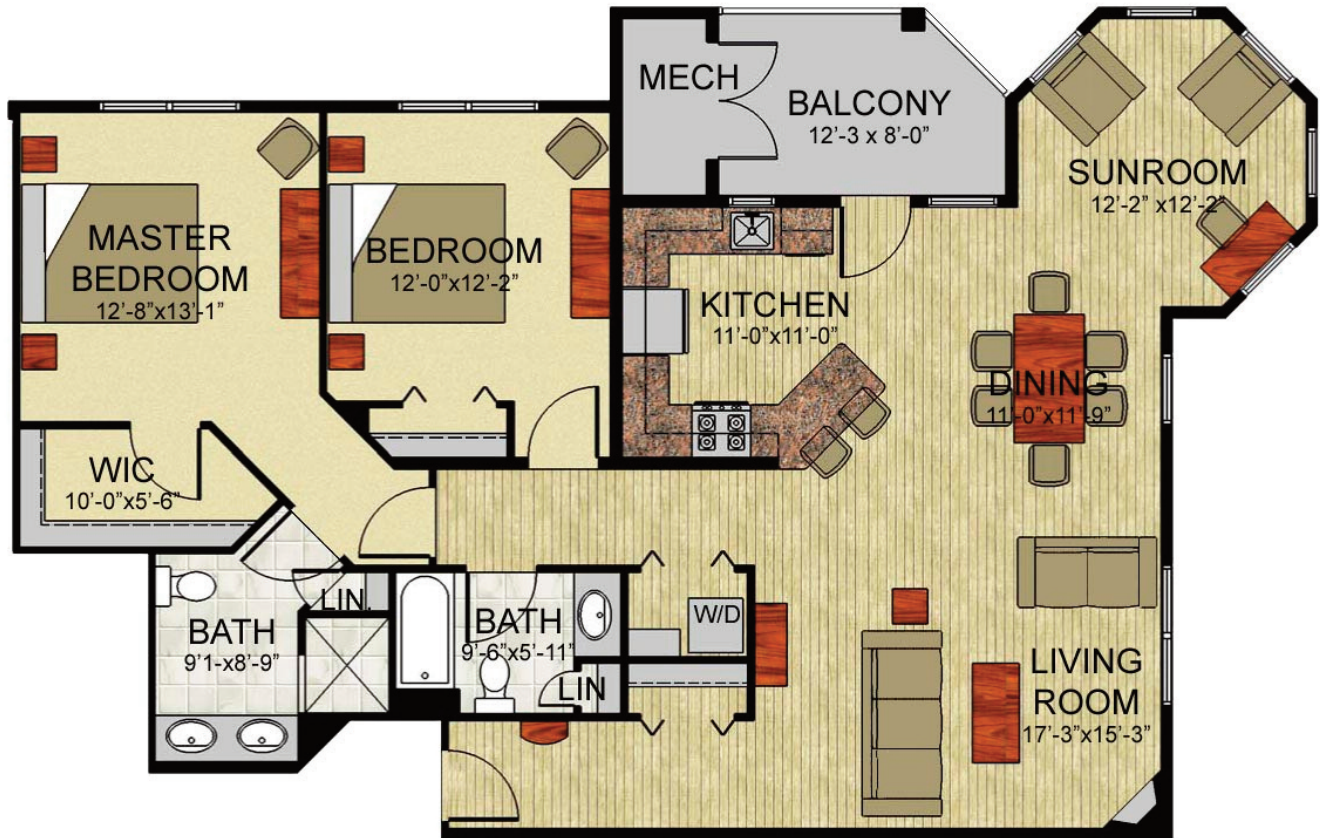

# THE MEADOWBROOK FLOOR PLAN

## THE MEADOWBROOK

1,400 sq ft

2 bedrooms, 2 baths, balcony, sunroom

*Plans subject to minor changes in size, dimension and configuration.*