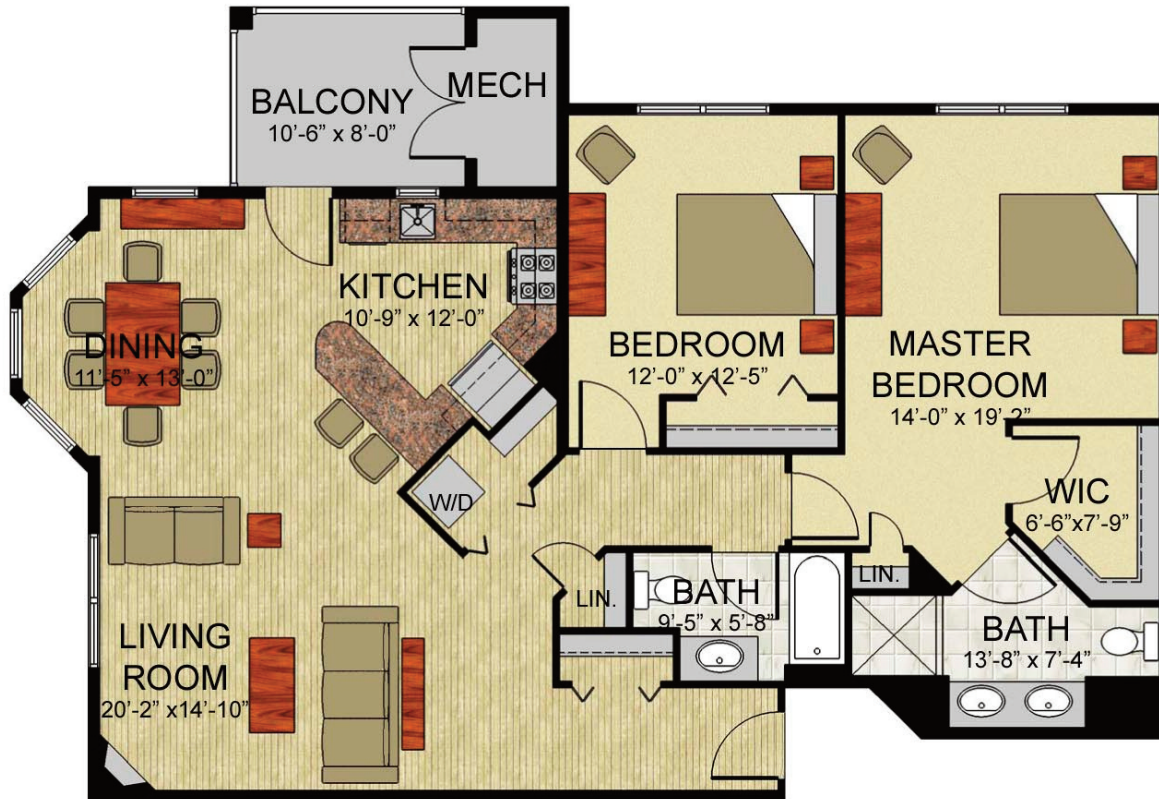

THE LORIMAR FLOOR PLAN

THE LORIMAR

1,349 sq ft

2 bedrooms, 2 baths, balcony

Plans subject to minor changes in size, dimension and configuration.