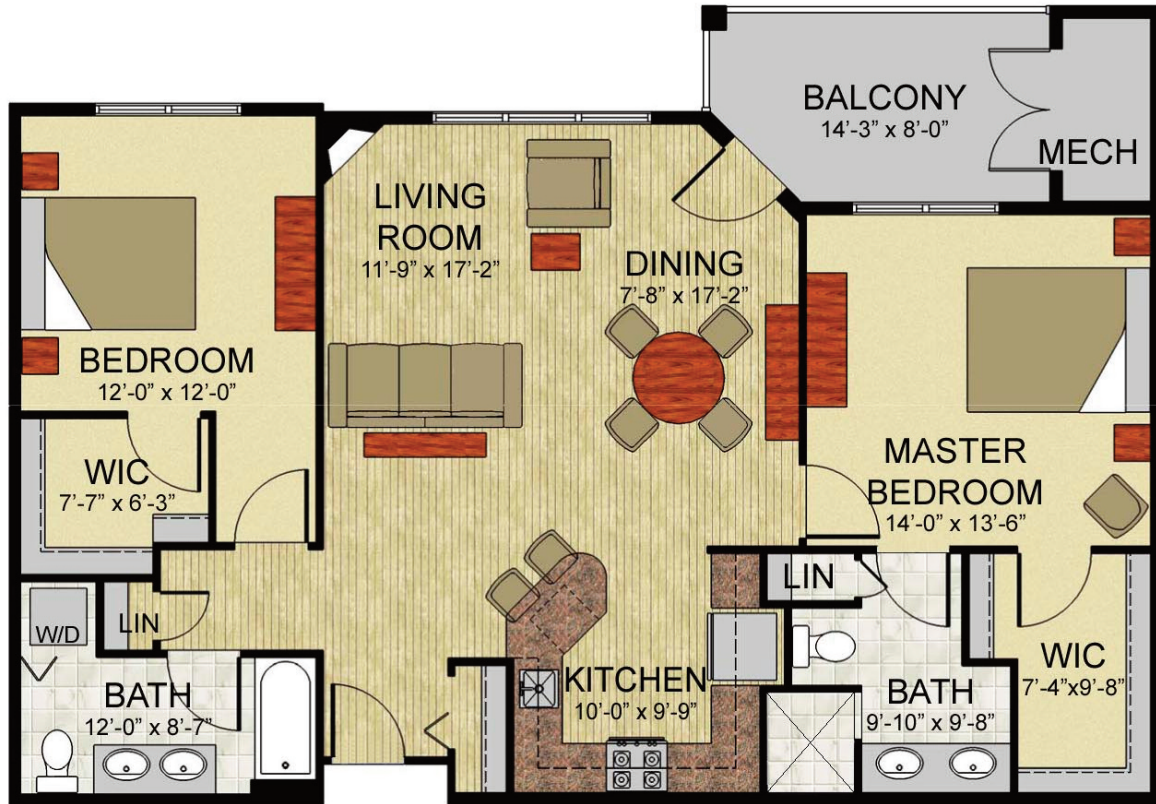

THE HUNTINGDON FLOOR PLAN

THE HUNTINGDON

1,223 sq ft

2 bedrooms, 2 baths, balcony

Plans subject to minor changes in size, dimension and configuration.